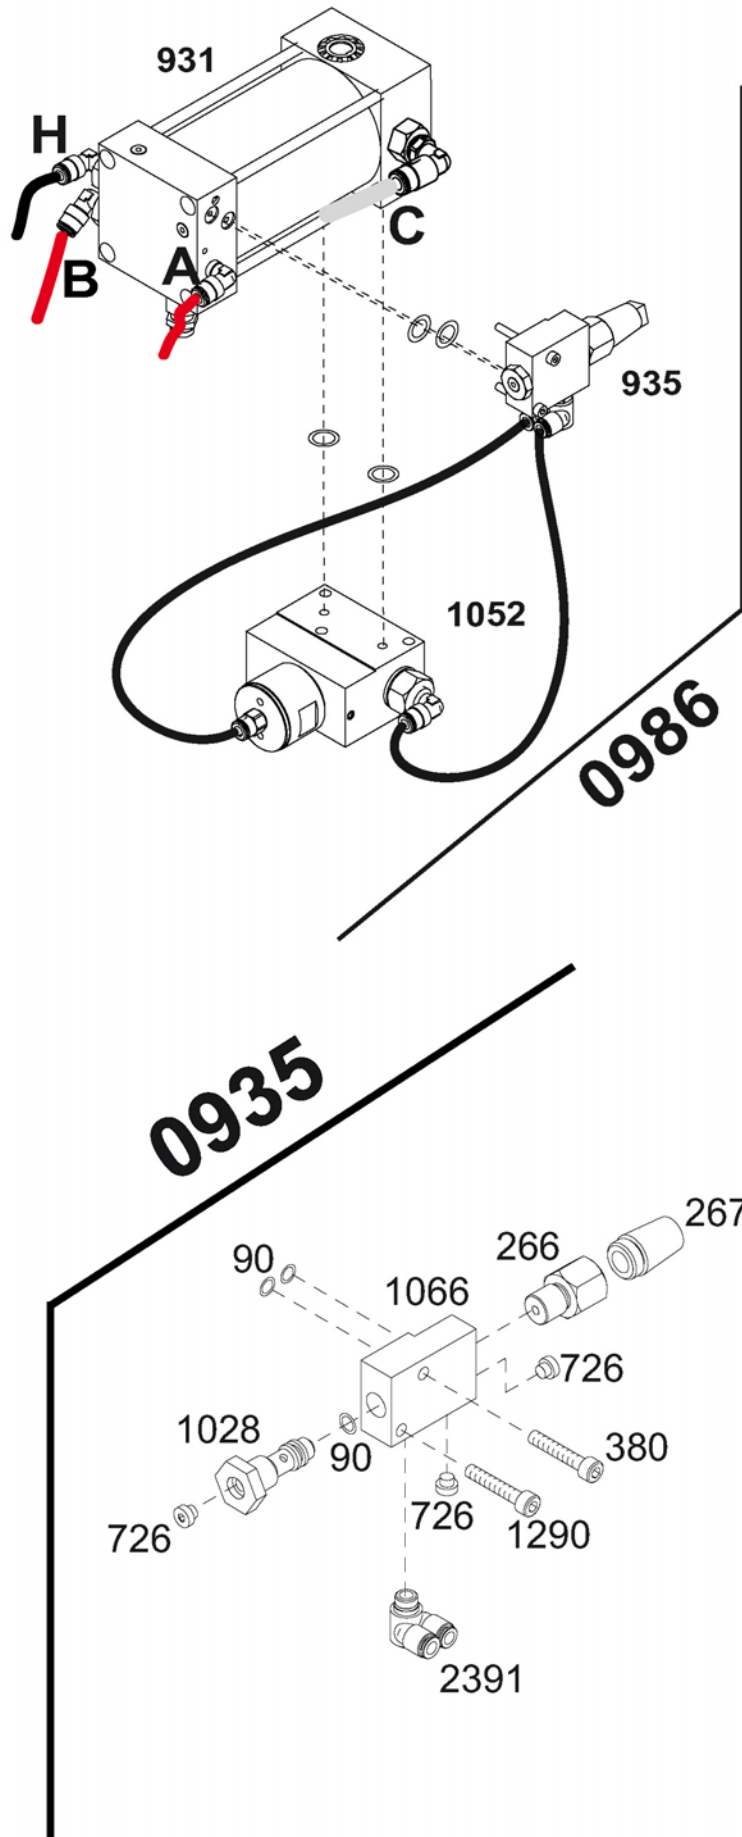

Equipment Supply Company

Parts Breakdown

YAK 44/22 Ton Jack

ESCO #92002

Model #92002

Model #92002- Parts Breakdown

Model #92002- Parts Breakdown

Model #92002- Parts Breakdown

Model #92002- Parts Breakdown

945

KD945

The Proper Tools To Keep Your Equipment **MOVING**

Scan this Code to Go to
the ESCO website

WWW.ESCO.NET

CONTACT INFO:

www.esco.net - info@esco.net