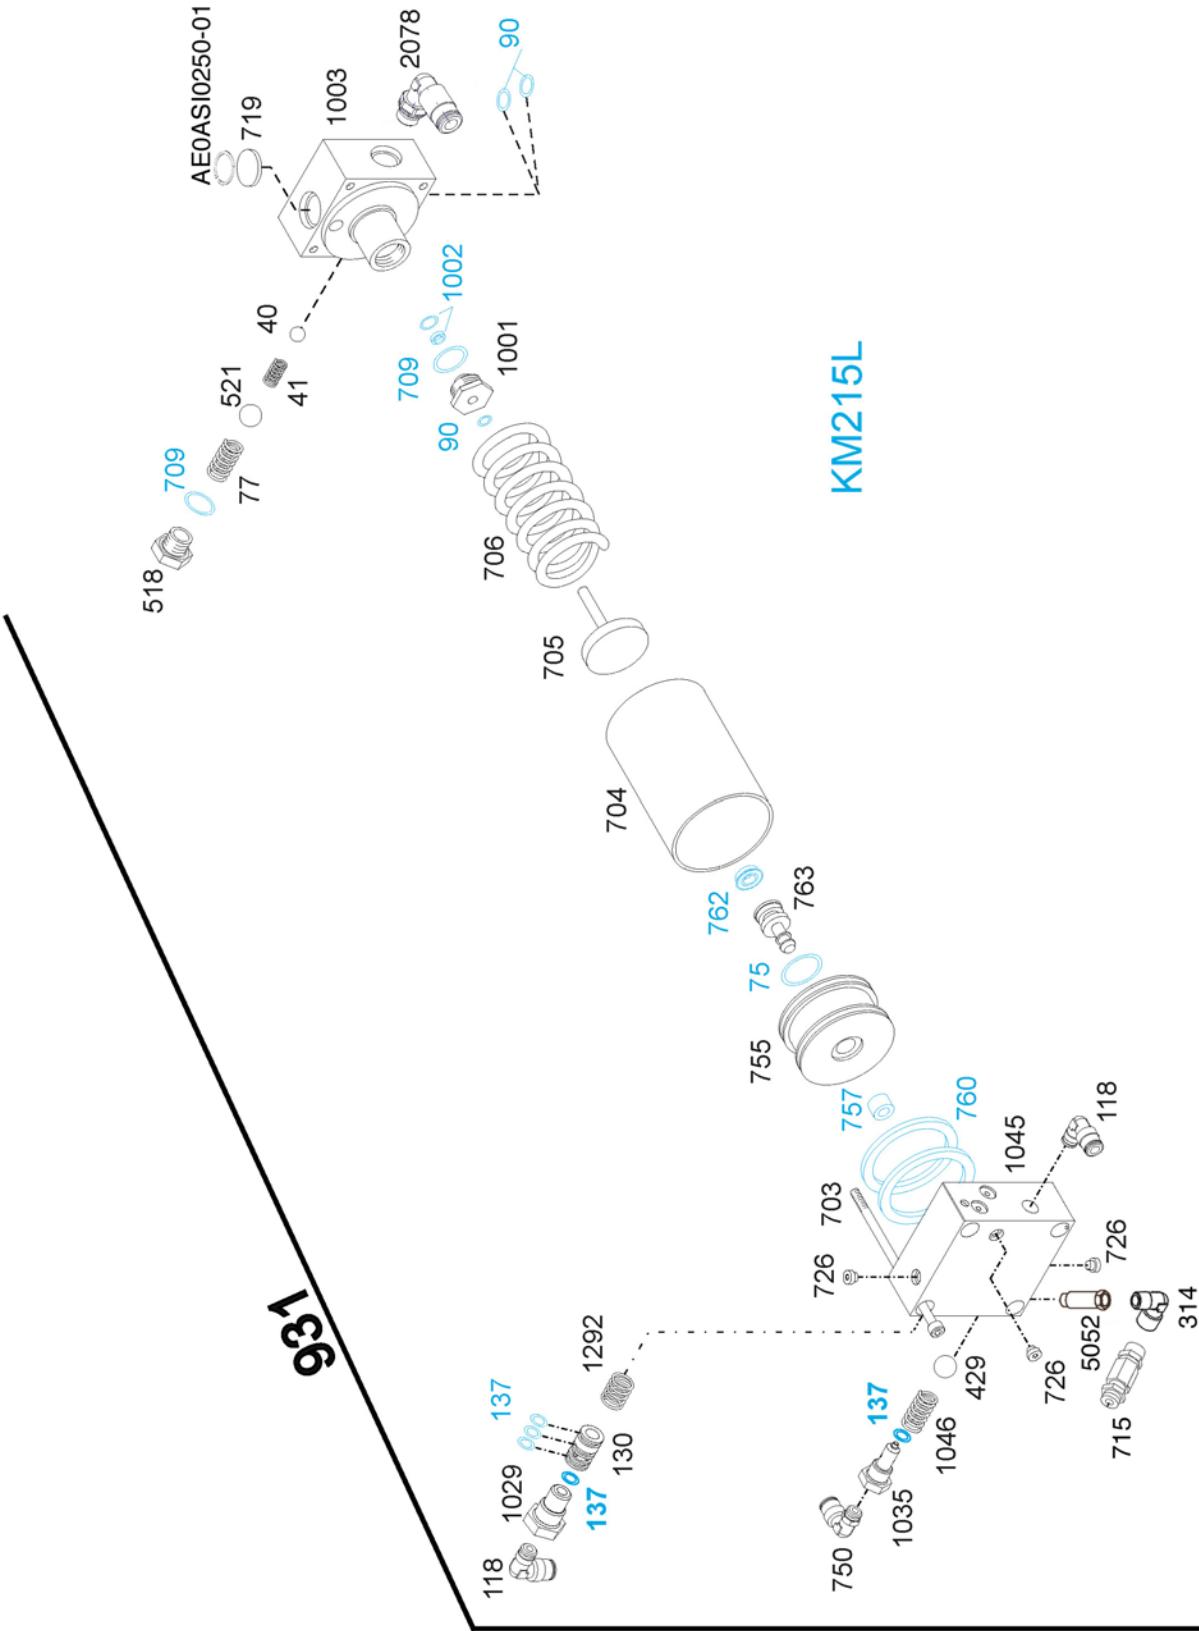

Equipment Supply Company

Parts Breakdown

YAK 44/22 Ton Jack

ESCO #92002

Model #92002

Model #92002- Parts Breakdown

Model #92002- Parts Breakdown

Model #92002- Parts Breakdown

Model #92002- Parts Breakdown

945

KD945

The Proper Tools To Keep Your Equipment **MOVING**

Scan this Code to Go to
the ESCO website

WWW.ESCO.NET

CONTACT INFO:

www.esco.net - info@esco.net

15270 Flight Path Drive

Brooksville, FL 34604

PH. 352.754.1117

Toll Free. 1.800.352.9852 (US, Canada Only)

Fax: 352.754.4508

ESCO - The Proper Tools to Keep Your Equipment Moving!

Stay Connected with ESCO...