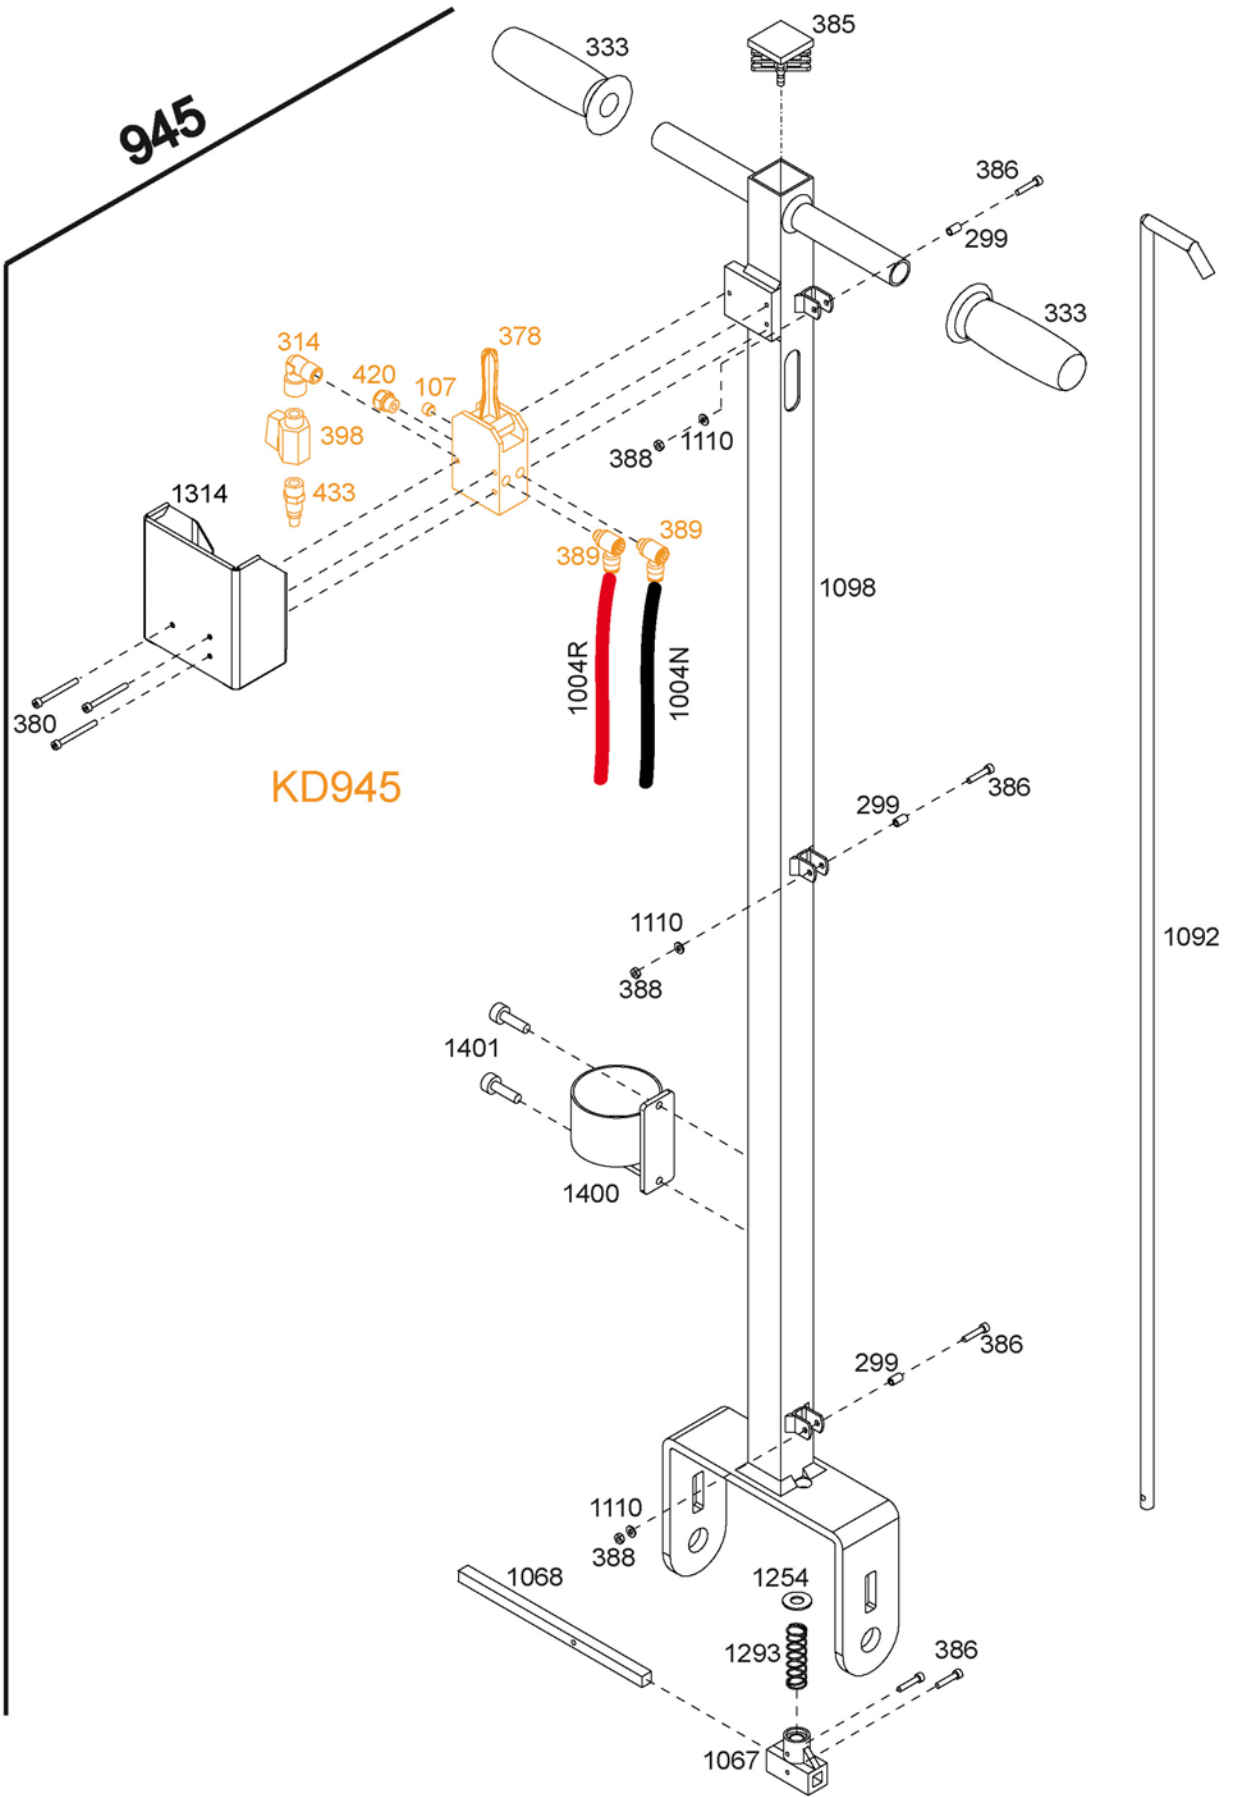

Equipment Supply Company

Parts Breakdown

YAK 44/22 Ton Jack

ESCO #92002

Model #92002

Model #92002- Parts Breakdown

Model #92002- Parts Breakdown

Model #92002- Parts Breakdown

Model #92002- Parts Breakdown

945

KD945

The Proper Tools To Keep Your Equipment **MOVING**

Scan this Code to Go to
the ESCO website

WWW.ESCO.NET

CONTACT INFO:

www.esco.net - info@esco.net