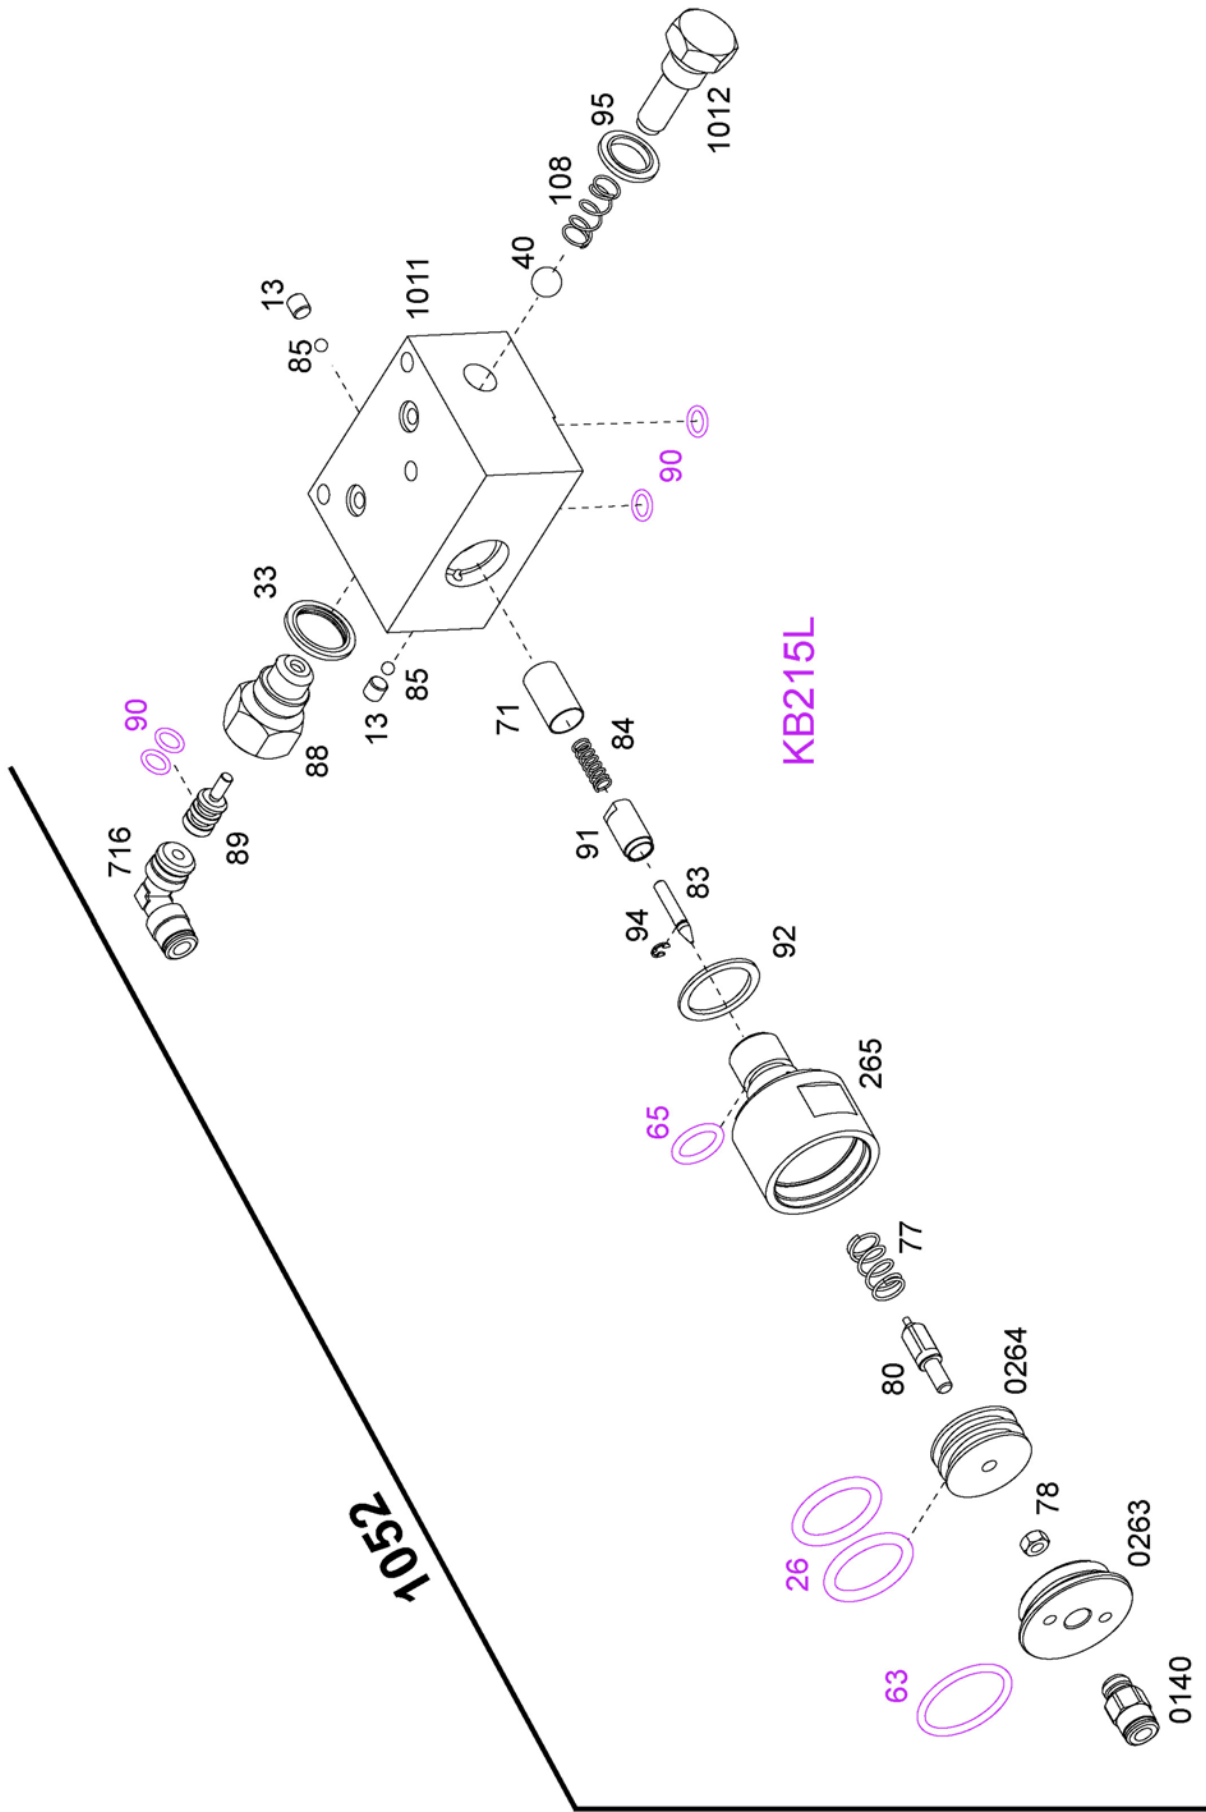

Equipment Supply Company

Parts Breakdown

YAK 44/22 Ton Jack

ESCO #92002

Model #92002

Model #92002- Parts Breakdown

Model #92002- Parts Breakdown

Model #92002- Parts Breakdown

Model #92002- Parts Breakdown

945

KD945

The Proper Tools To Keep Your Equipment **MOVING**

Scan this Code to Go to
the ESCO website

WWW.ESCO.NET

CONTACT INFO:

www.esco.net - info@esco.net

15270 Flight Path Drive

Brooksville, FL 34604

PH. 352.754.1117

Toll Free. 1.800.352.9852 (US, Canada Only)

Fax: 352.754.4508

ESCO - The Proper Tools to Keep Your Equipment Moving!

Stay Connected with ESCO...