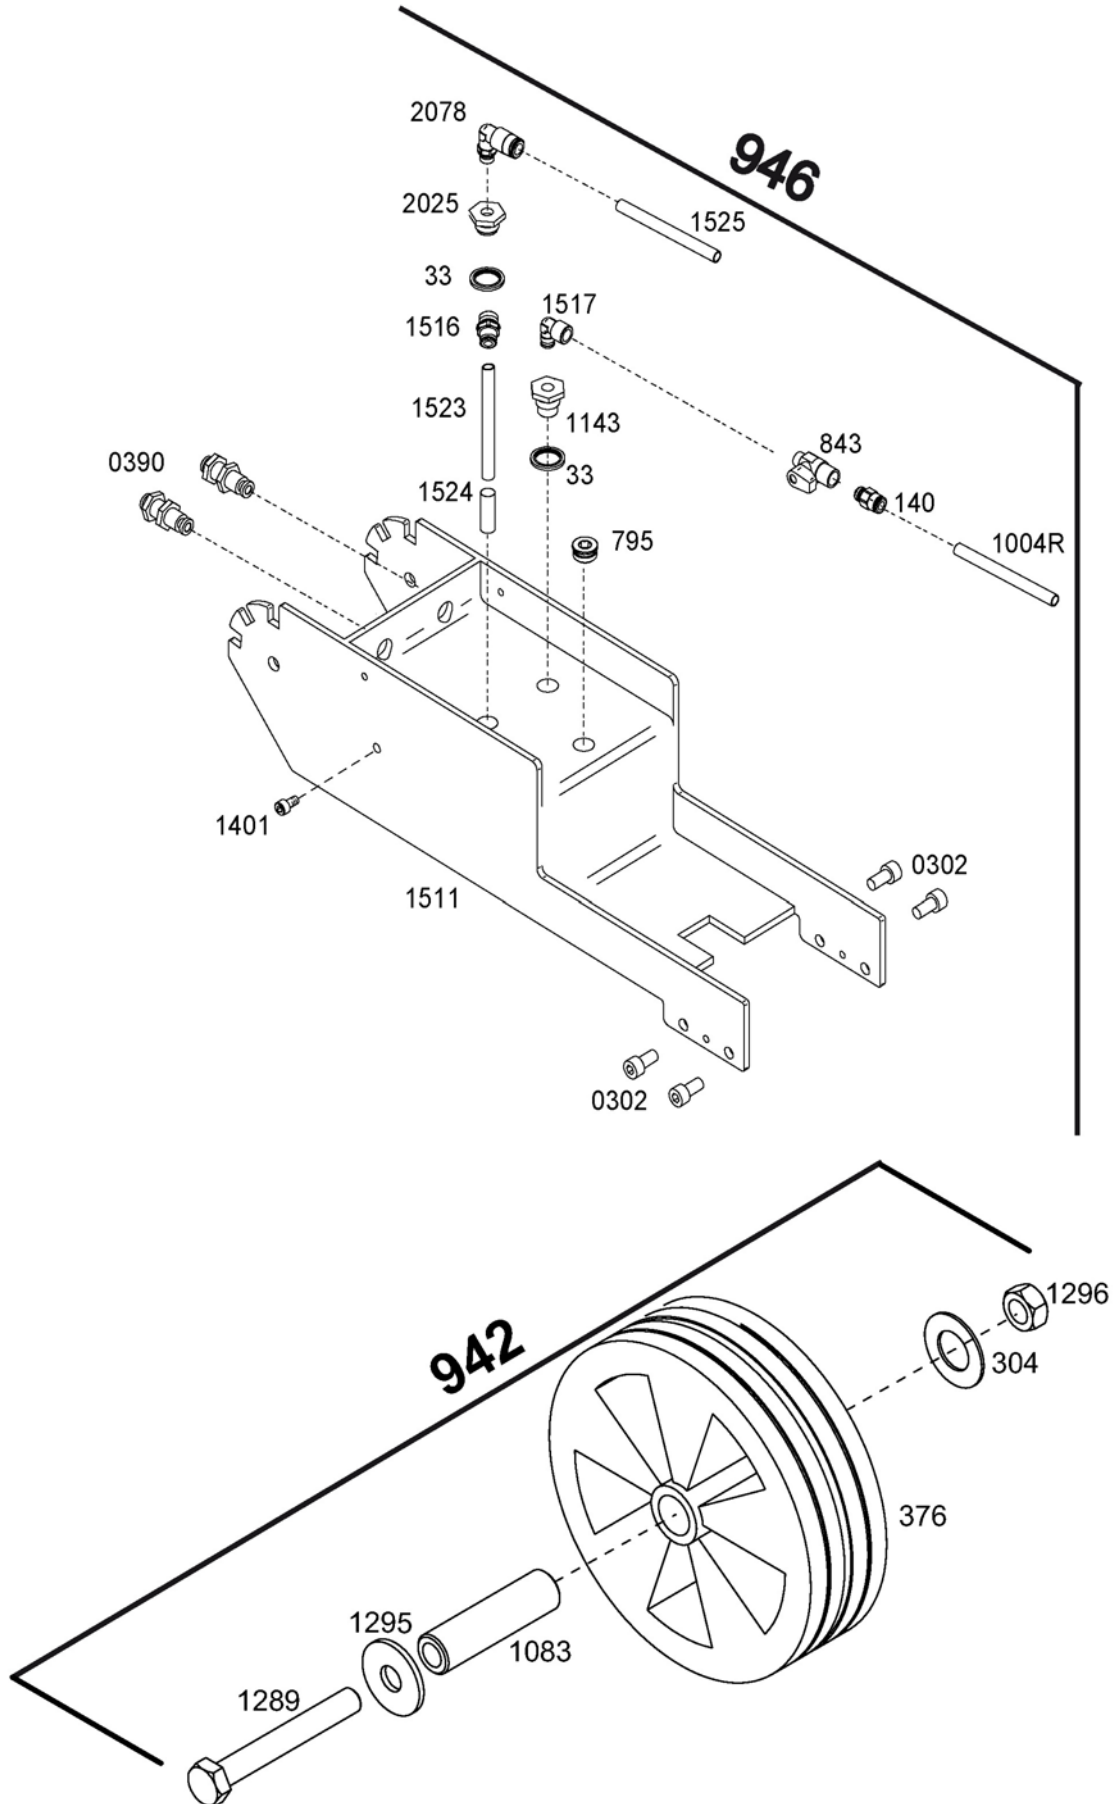

Equipment Supply Company

Parts Breakdown

YAK 44/22 Ton Jack

ESCO #92002

Model #92002

Model #92002- Parts Breakdown

Model #92002- Parts Breakdown

Model #92002- Parts Breakdown

Model #92002- Parts Breakdown

945

KD945

The Proper Tools To Keep Your Equipment **MOVING**

Scan this Code to Go to
the ESCO website

WWW.ESCO.NET

CONTACT INFO:

www.esco.net - info@esco.net