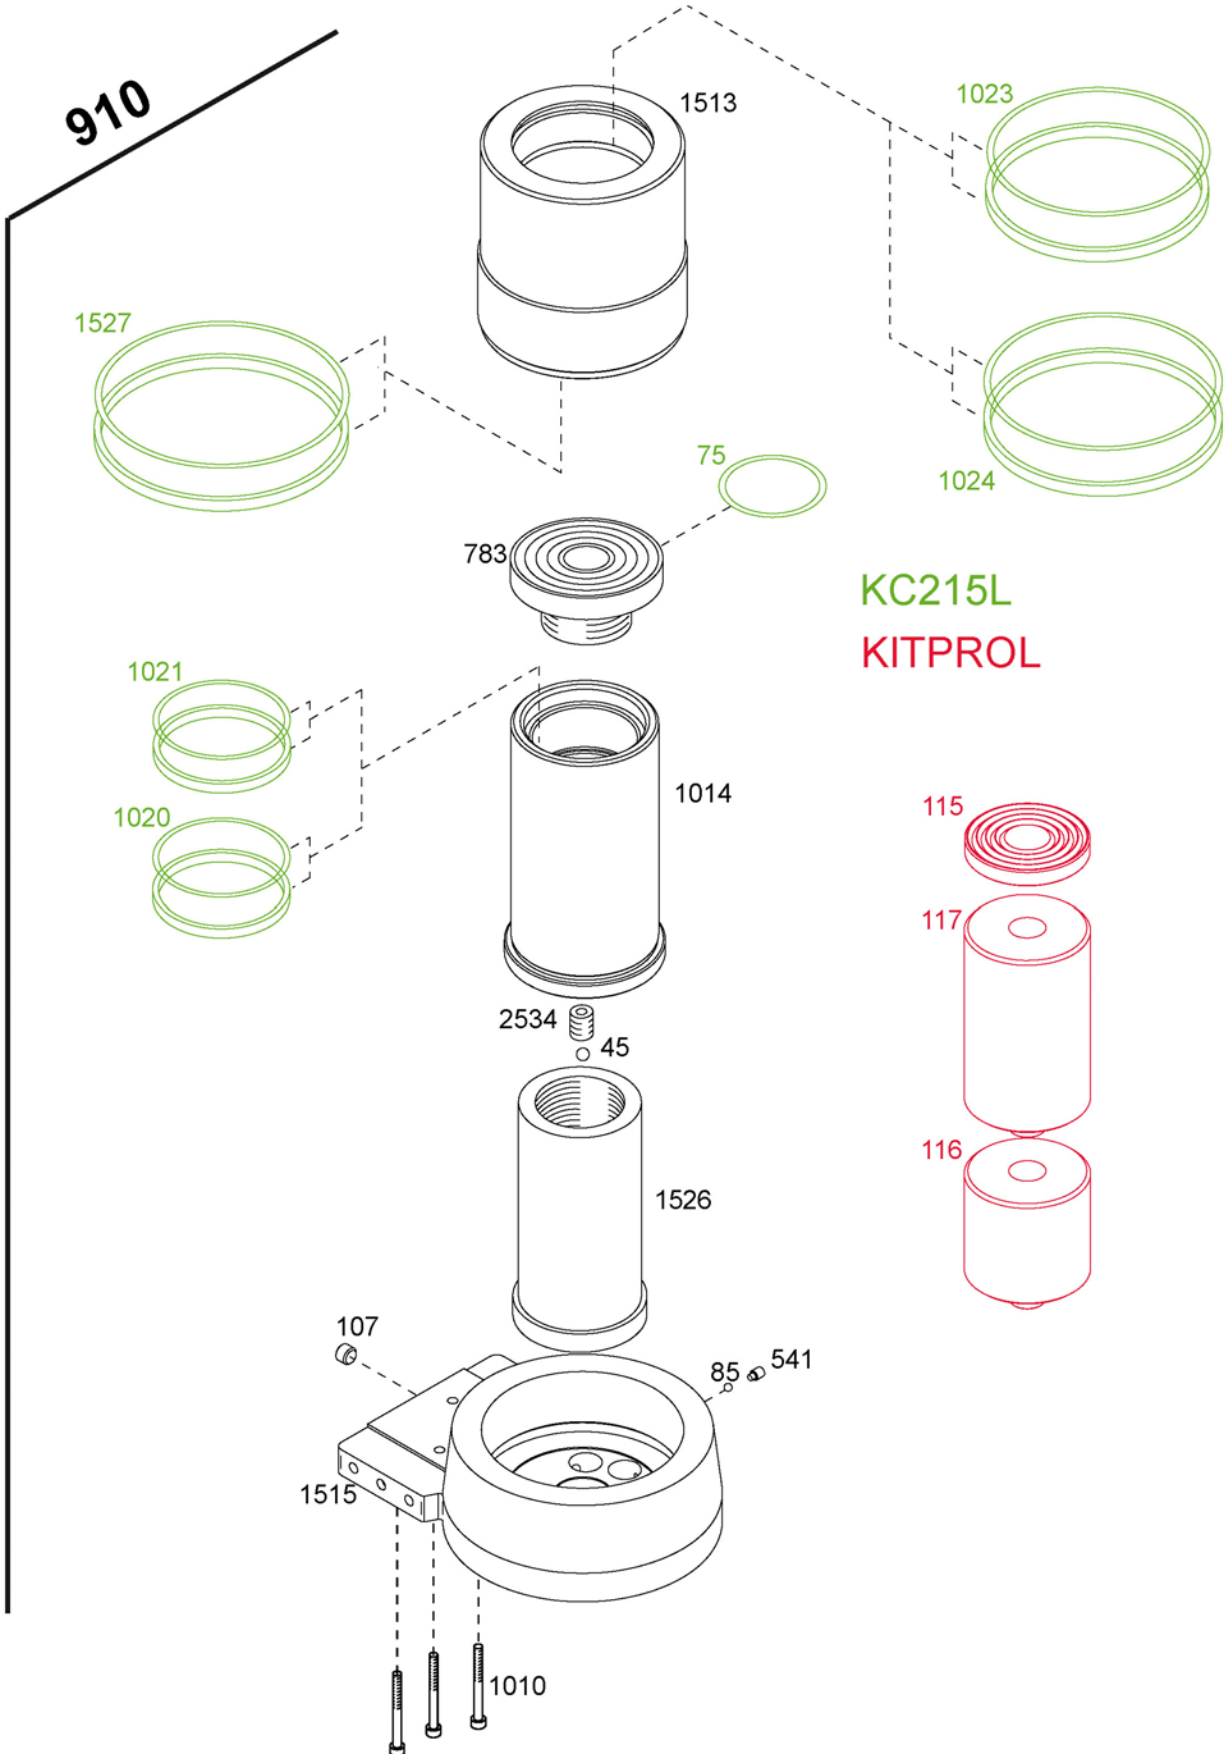

Equipment Supply Company

Parts Breakdown

YAK 44/22 Ton Jack

ESCO #92002

Model #92002

Model #92002- Parts Breakdown

Model #92002- Parts Breakdown

Model #92002- Parts Breakdown

Model #92002- Parts Breakdown

945

KD945

The Proper Tools To Keep Your Equipment **MOVING**

Scan this Code to Go to
the ESCO website

WWW.ESCO.NET

CONTACT INFO:

www.esco.net - info@esco.net