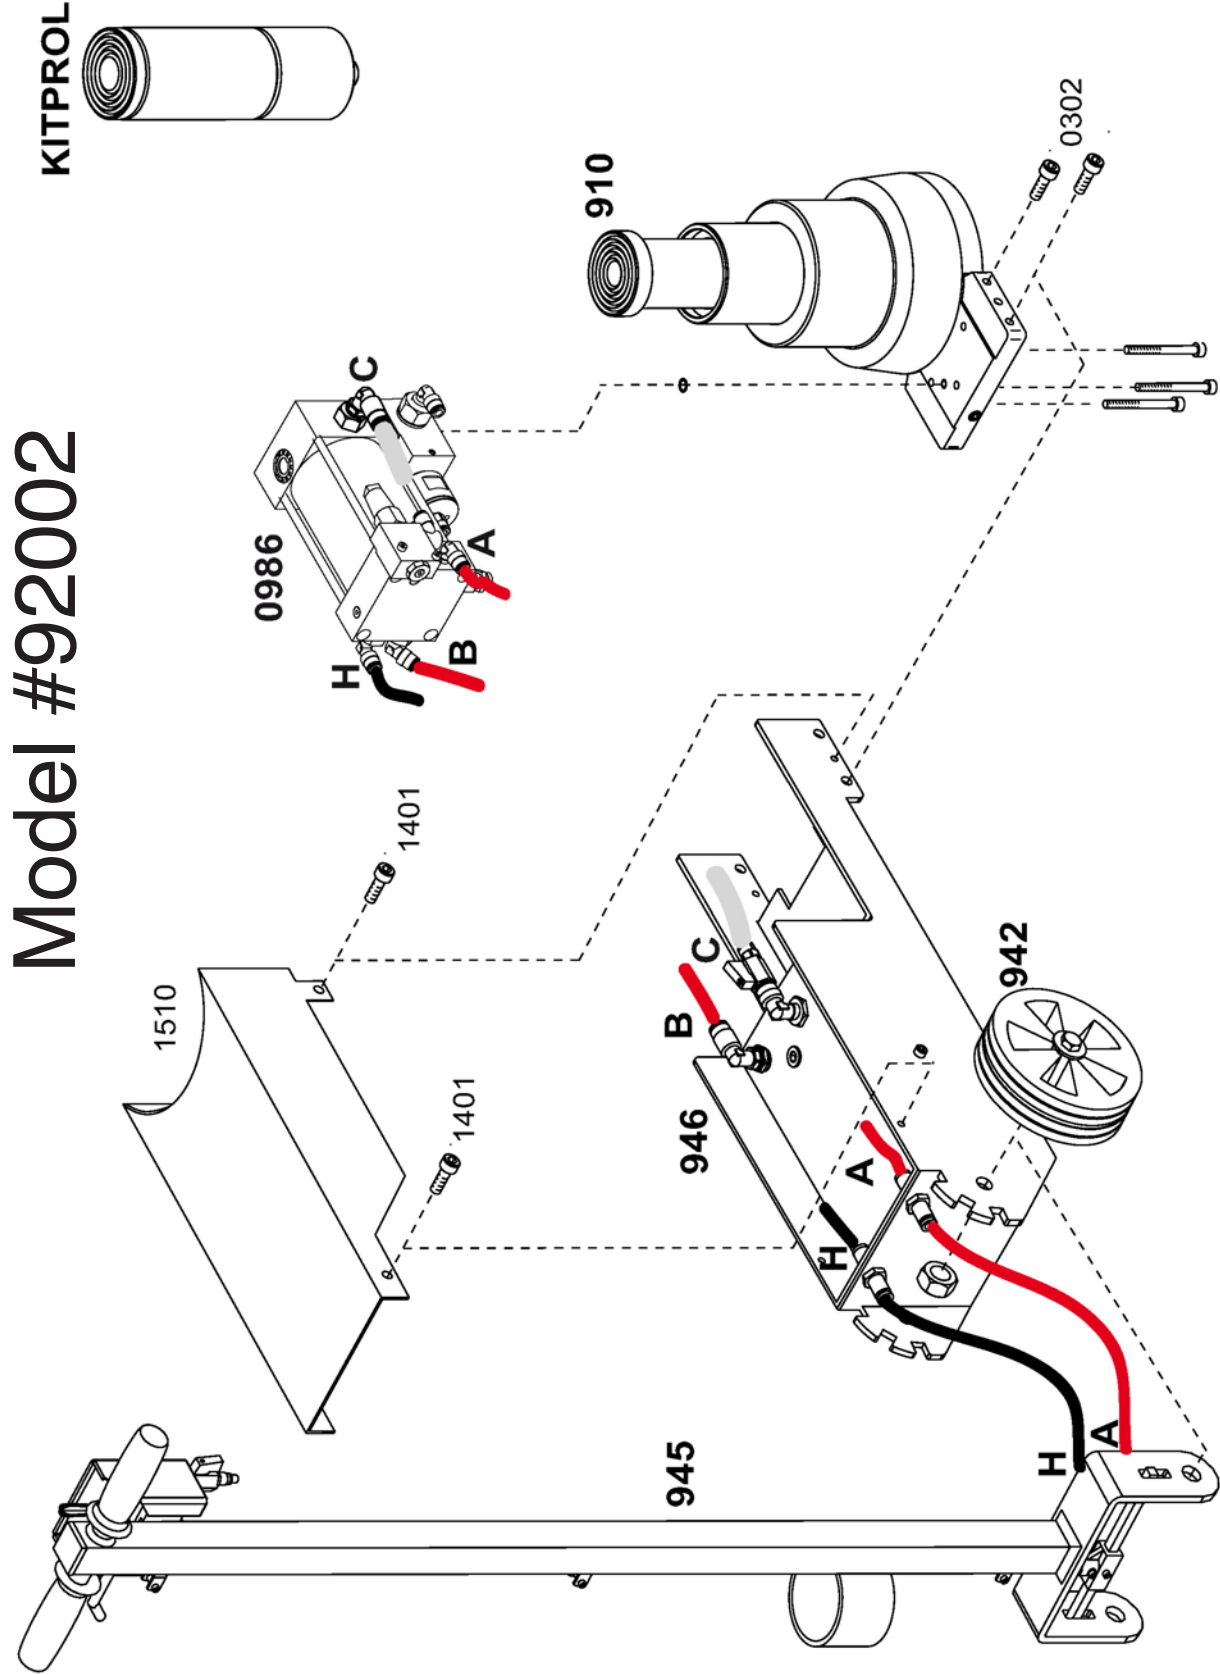

Equipment Supply Company

Parts Breakdown

YAK 44/22 Ton Jack

ESCO #92002

Model #92002

Model #92002- Parts Breakdown

Model #92002- Parts Breakdown

Model #92002- Parts Breakdown

Model #92002- Parts Breakdown

945

KD945

The Proper Tools To Keep Your Equipment **MOVING**

Scan this Code to Go to
the ESCO website

WWW.ESCO.NET

CONTACT INFO:

www.esco.net - info@esco.net