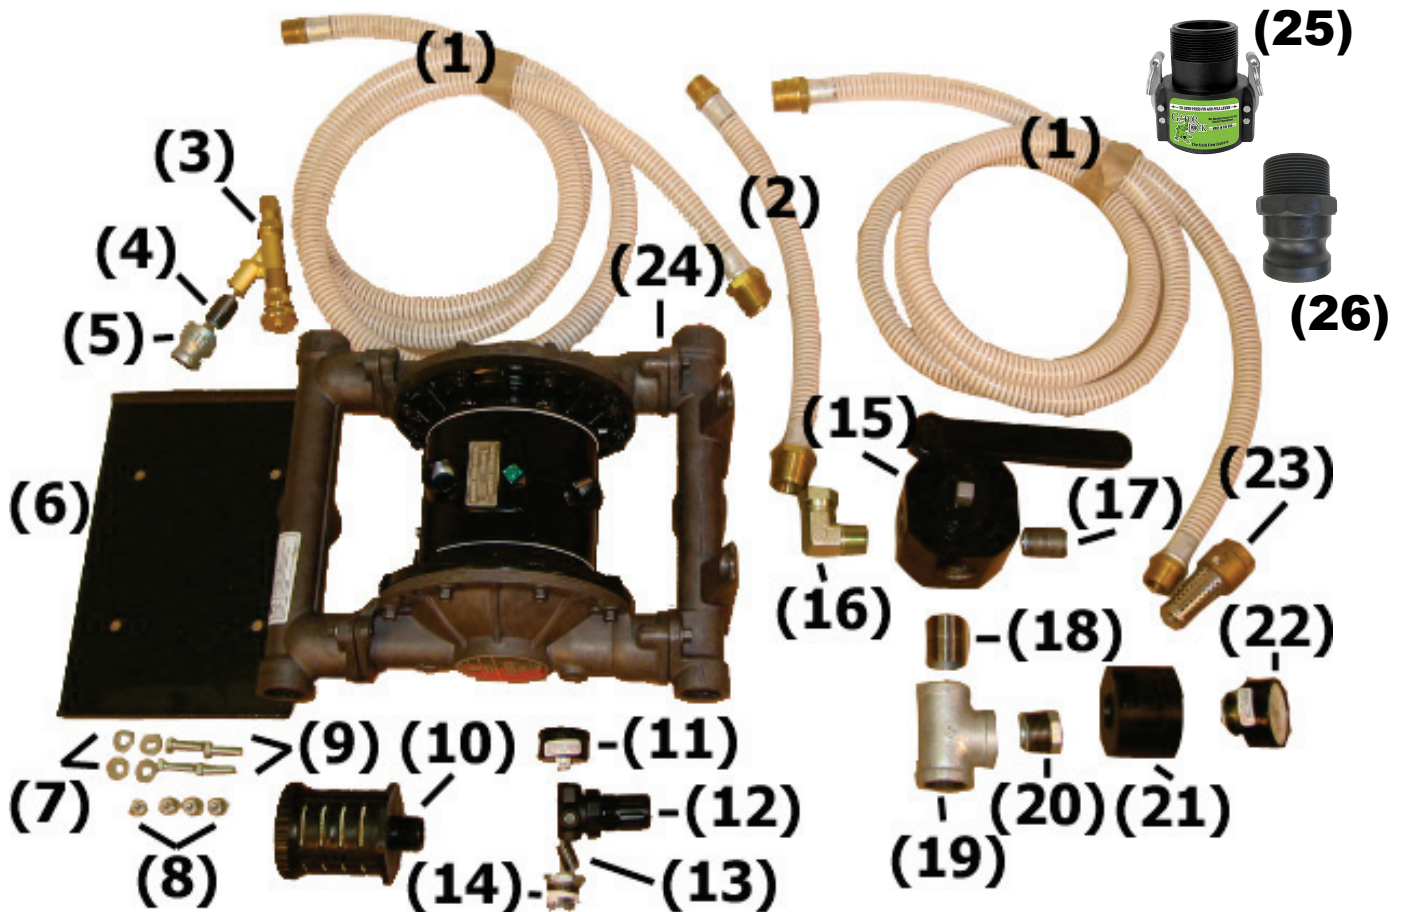

Parts List For

Calcium Chloride Pump Model 10543

Calcium Chloride Pump

ITEM NO.	PART NO.	NO. REQ'D	DESCRIPTION	ITEM NO.	PART NO.	NO. REQ'D	DESCRIPTION
1	10537	2	Calcium Hose 10" x 3/4" x 1"	13	10565	1	Nipple, 1/2" Close
2	10531	1	Calcium Hose 17" OAL x 3/4" x 1"	14	10569	1	Bushing, 1/2" x 1/4"
3	10522	1	Calcium Ejector Gun	15	10515	1	4 Way Valve w/ Handle
4	10570	1	Nipple, 1/2" Close	16	10536	1	Fitting, Brass w/ Swivel
5	10571	1	Reducer, 3/4" x 1/2"	17	10567	1	Nipple, 3/4" Close
6	10561	1	Plate, Base	18	10579	1	Nipple, 1" Close
7	10575	4	Washer, 1/4"	19	10564	1	Tee, 1"
8	10573	4	Nut, 1/4 - 20	20	10568	1	Bushing, 1" x 1/4"
9	10574	4	Cap Screw, 1/4" x 3 1/2"	21	SB-GP	1	Gauge Protector
10	10554	1	Muffler	22	10521	1	1/4" Vacuum Pressure Gauge
11	10520	1	1/8" Air Gauge	23	10535	1	Suction Strainer
12	10523	1	Regulator	24	10540P	1	Pump
				25	10543-LCF	2	Female, Locking Coupler
				26	10543-LCM	2	Male, Locking Coupler