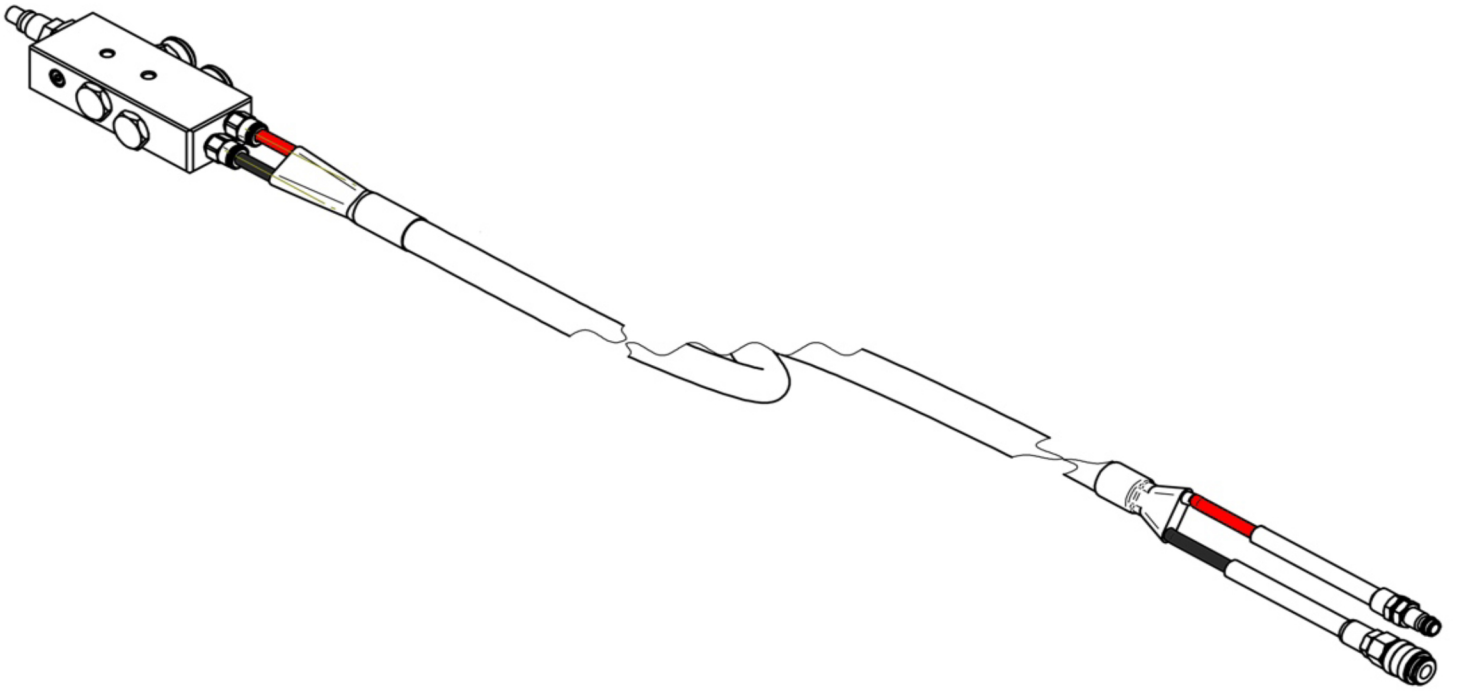

MODEL #92001