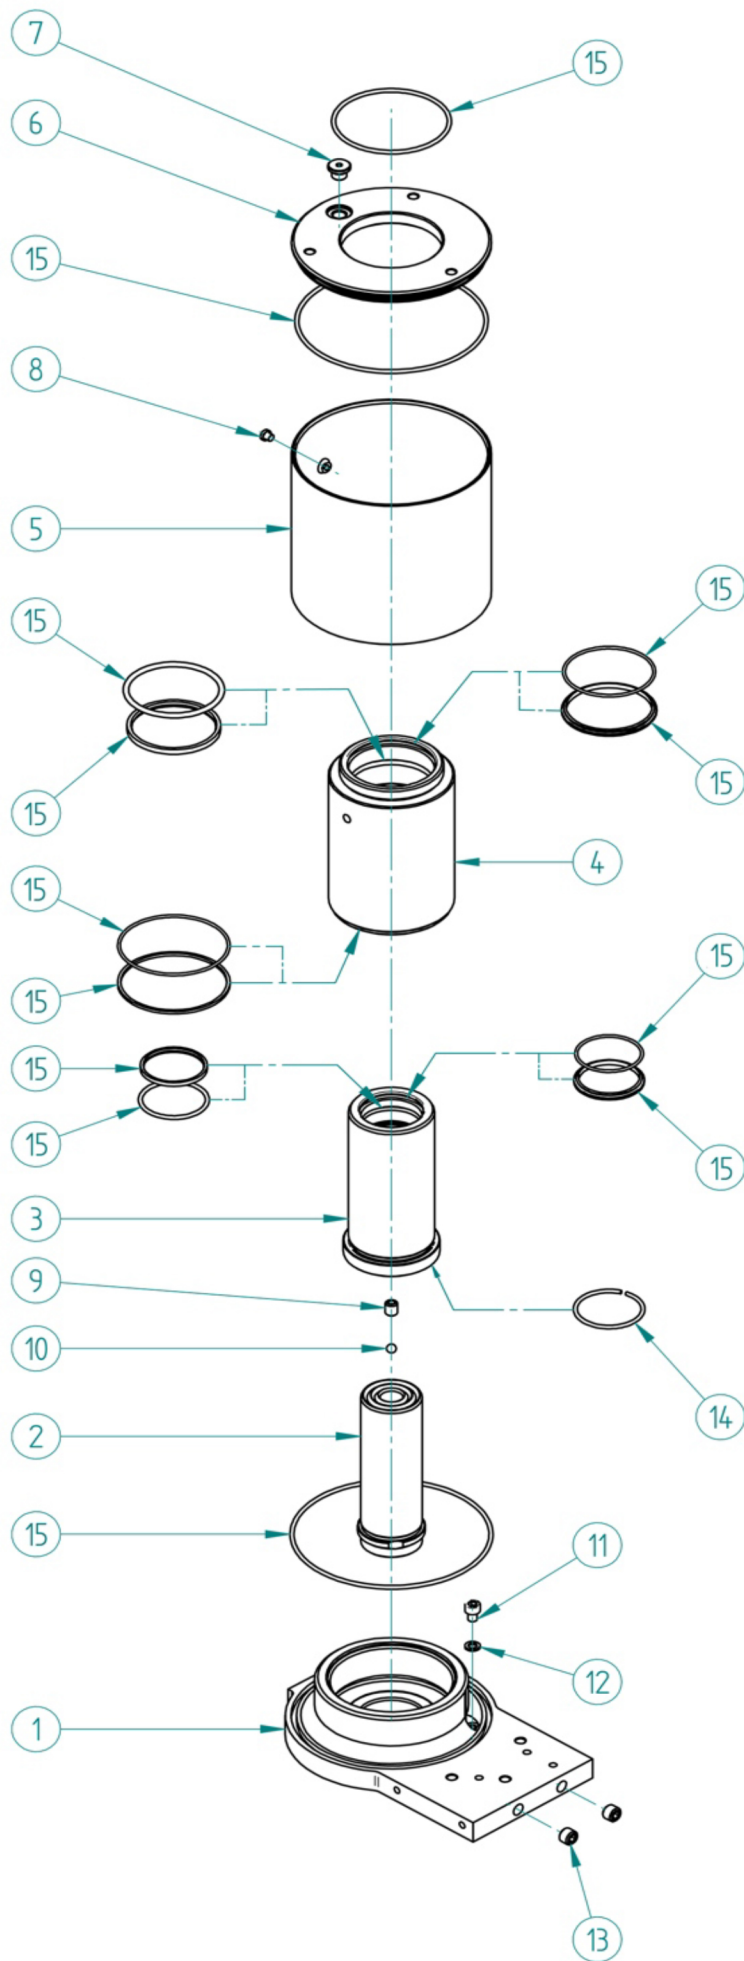

Equipment Supply Company

Parts Breakdown

YAK 22/11 Ton Jack

ESCO #92001

Model #92001 - Parts Breakdown

Pos.	Spare code	Q.ty
1	A00589	1
2	A00504	1
3	A01887	1
4	A03478	10
5	A02181	1
6	A00469	1
7	A02376	1
8	A02453	2

Model #92001

Pos.	Spare_code	Q.ty
1	A00388	1
2	A00332	1
3	A00423	1
4	A03454	3
5	A00991	6

MODEL #92001

Pos.	Spare_code	Q. ty
1	A01149	1
2	A01591	1
3	A01585	1
4	A01263	1
5	A02524	1
6	A02024	1
7	A03291	1
8	A03293	1
9	A00316	1
10	A02912	1
11	A03422	1
12	A02822	1
13	A00323	2
14	A00088	1
15	A00649	1

MODEL #92001

MODEL #92001

MODEL #92001

The Proper Tools To Keep Your Equipment **MOVING**

Scan this Code to Go to
the ESCO website

WWW.ESCO.NET

CONTACT INFO:

www.esco.net - info@esco.net