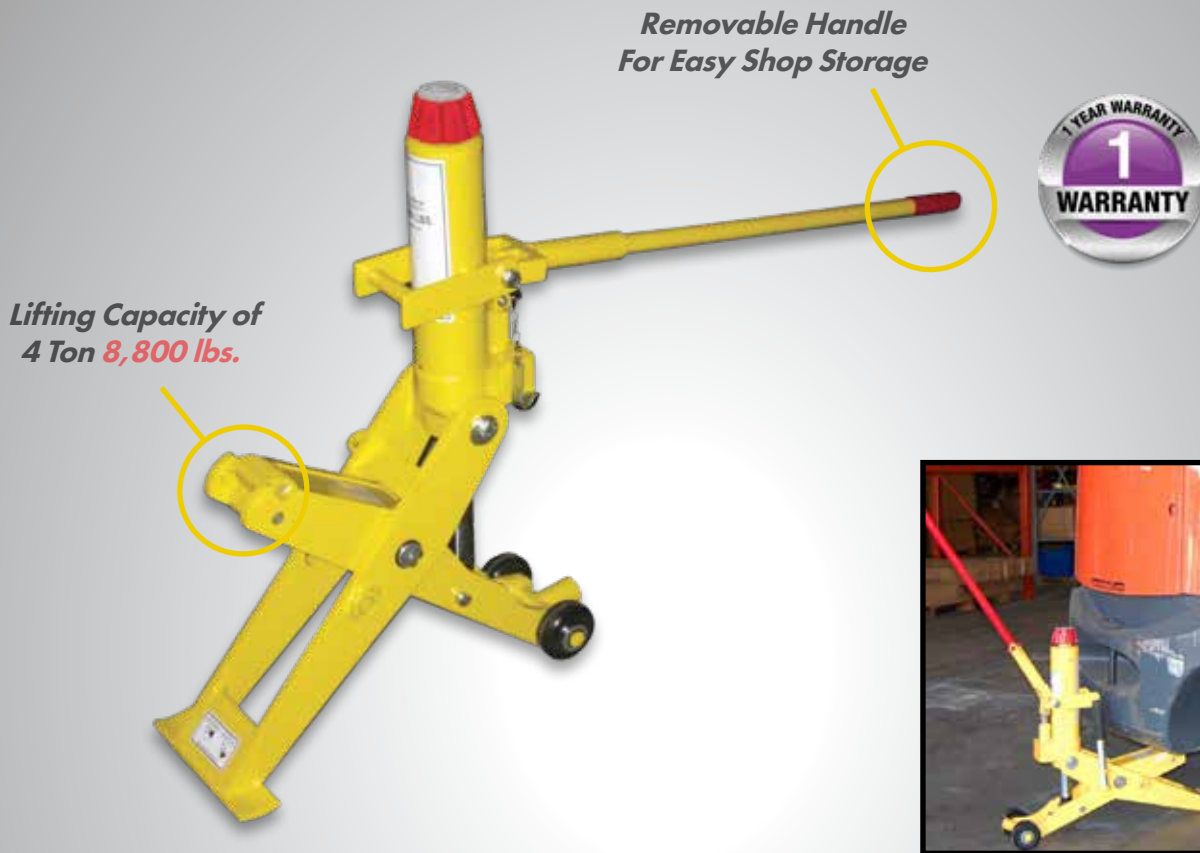

4 Ton Forklift/Tractor Jack

MODEL 10435

Benefits & Features:

- Easily handles heavy duty forklifts and tractors
- 4 Ton Lifting Capacity - Lightweight and compact
- Ultra 2.25" low lifting height
- Jack moves easily throughout the shop

Lifting Capacity	Min. Height	Max. Height	Weight
4 Ton 8,800 lbs.	2.25" 57mm	16.5" 419mm	79 lb. 36 kg