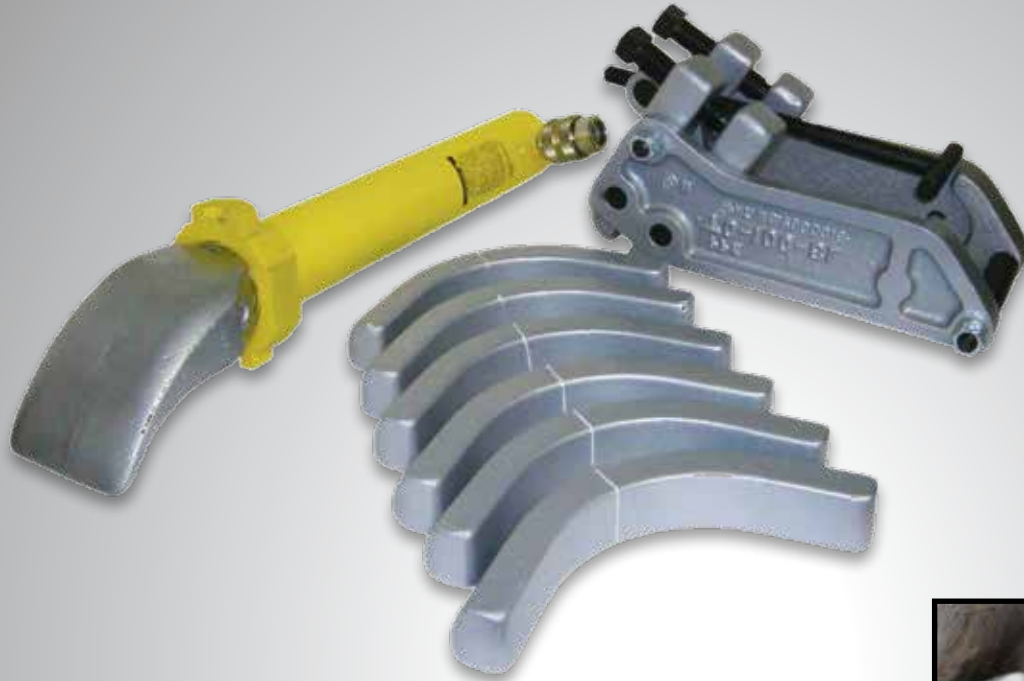

# Giant Tire Bead Breaker Head MODEL 10104

## Benefits & Features:

- Use on 5-Piece rims 25" to 51" without pry bar/bead loosening pockets.
- Replaces Goodyear TO-100-HA - 10" Stroke 254mm
- Includes Model #10216 ram assembly; Model #10215 frame assembly and wedges.
- All ESCO professional Bead Breakers come with an extended 3-Year Warranty

Ram Tonnage	Stroke	Max Pressure	Length	Width	Weight
10 Tons	10" 254mm	10,000 psi	23" 584mm	10" 254mm	68 lb. 31kg