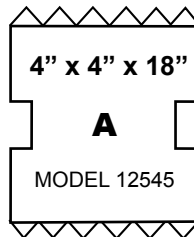

MODEL 12556

APPLICATION:
 Mining Vehicles
 Off-Road Vehicles
 Railroad
 Construction
 Oil & Gas
 And More!

MODEL	HEIGHT	WIDTH	LENGTH	WEIGHT
12549	6" 152mm	7" 178mm	24" 610mm	25 lbs. 11.4 kg
12555	6" 152mm	12" 305mm	24" 610mm	52 lbs. 23.6 kg
12556	6" 152mm	12" 305mm	12" 305mm	26 lbs. 11.8 kg

Cribbing Kits

JACK NOT INCLUDED IN KITS

Kit #12581

	MODEL	# of Pieces
A	12549	6
B	12545	3

Kit #12582

	MODEL	# of Pieces
A	12545	3
B	12549	3

Kit #12586

	MODEL	# of Pieces
B	12549	12