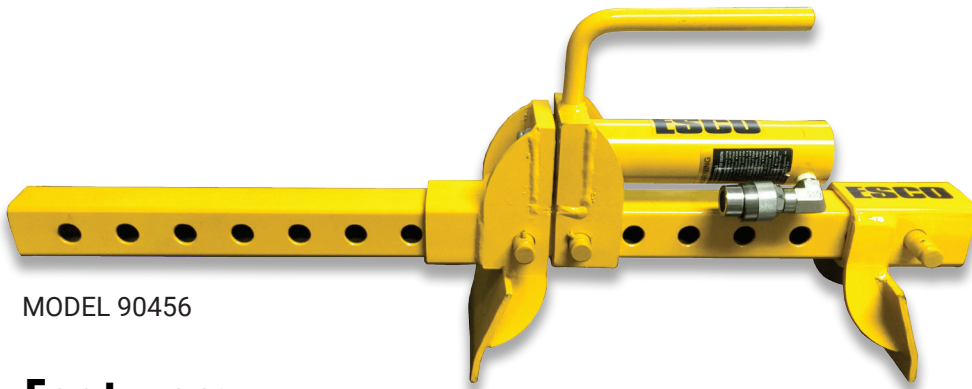

OTR Tire Spreader

MODEL 90456

MODEL 90456

Features:

- ▶ **Tire Spreader, range 6" to 34"**
- ▶ **HEAVY DUTY 10 ton capacity**
- ▶ **Ideal for inspection & repairs on Truck/Farm & OTR Tires**
- ▶ **6" Stroke**
- ▶ **Safety lock every 2" interval**
- ▶ **Portable Design**
- ▶ **Can be used with both a Air Hydraulic Foot pump or Manual Hydraulic pump.**
- ▶ **Optional 34" Lockout Safety Bar, 90456S**

Main Breaker Bar Length	34"
Optional Safety Bar	34"
Ram Travel	6"
Weight	
90456	36 lbs
90456S	18 lbs.