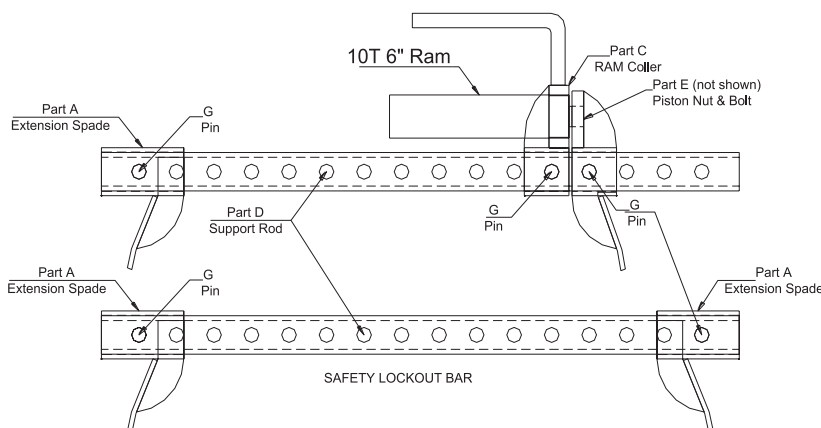

OTR Tire Spreader

MODEL 90456

MODEL 90456

Features:

- ▶ **Tire Spreader, range 6" to 34"**
- ▶ **HEAVY DUTY 10 ton capacity**
- ▶ **Ideal for inspection & repairs on Truck/Farm & OTR Tires**
- ▶ **6" Stroke**
- ▶ **Safety lock every 2" interval**
- ▶ **Portable Design**
- ▶ **Can be used with both a Air Hydraulic Foot pump or Manual Hydraulic pump.**
- ▶ **Optional 34" Lockout Safety Bar, 90456S**

Main Breaker Bar Length	34"
Optional Safety Bar	34"
Ram Travel	6"
Weight	
90456	36 lbs
90456S	18 lbs.