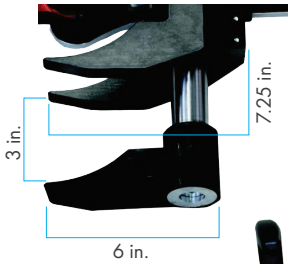

## Euro Style **SHORT**

MODEL 40804

- ▶ Aluminum Construction - *Lightweight*
- ▶ Detaches inside and outside truck and tractor tire bead breakers from rims.
- ▶ For 3-Piece Wheel Assembly
- ▶ Works on Caterpillar Rims from 25" to 57"
- ▶ 5 Tons of Bead Breaking Force
- ▶ Stroke: 3" **75mm**
- ▶ Weight: 38 lbs. **17 kg**