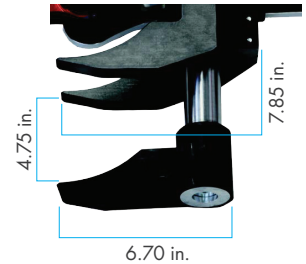

# ALUMINUM Hydraulic Tire Bead Breakers

**NEW  
DESIGN!**

## Euro Style **SHORT**

MODEL 40804

- ▶ Aluminum Construction - *Lightweight*
- ▶ Detaches inside and outside truck and tractor tire bead breakers from rims.
- ▶ For 3-Piece Wheel Assembly
- ▶ Works on Caterpillar Rims from 25" to 57"
- ▶ 5 Tons of Bead Breaking Force
- ▶ Stroke: 3" **75mm**
- ▶ Weight: 38 lbs. **17 kg**