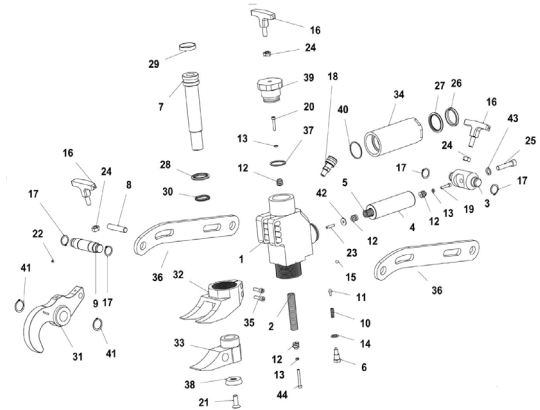

# ALUMINUM Hydraulic Tire Bead Breakers

**NEW  
DESIGN!**

## Euro Style **SHORT**

MODEL 40804

- ▶ Aluminum Construction - *Lightweight*
- ▶ Detaches inside and outside truck and tractor tire bead breakers from rims.
- ▶ For 3-Piece Wheel Assembly
- ▶ Works on Caterpillar Rims from 25" to 57"
- ▶ 5 Tons of Bead Breaking Force
- ▶ Stroke: 3" **75mm**
- ▶ Weight: 38 lbs. **17 kg**

## Euro Style **LONG**

MODEL 40805

- ▶ Aluminum Construction - *Lightweight*
- ▶ Earthmover Style Bead Breker for EM Tires 25" to 57"
- ▶ For 3-Piece Wheel Assembly
- ▶ Great for use on Caterpillar 952G, 924G, Volvo L120 Rim Configurations.
- ▶ 5 Tons of Bead Breaking Force
- ▶ Stroke: 4.75" **120mm**
- ▶ Weight: 39 lbs. **17.4 kg**