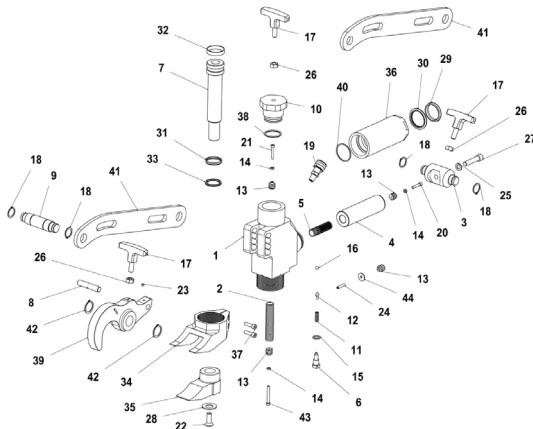

# ALUMINUM Hydraulic Tire Bead Breakers

**NEW  
DESIGN!**

## Euro Style **SHORT**

MODEL 40804

- ▶ Aluminum Construction - *Lightweight*
- ▶ Detaches inside and outside truck and tractor tire bead breakers from rims.
- ▶ For 3-Piece Wheel Assembly
- ▶ Works on Caterpillar Rims from 25" to 57"
- ▶ 5 Tons of Bead Breaking Force
- ▶ Stroke: 3" **75mm**
- ▶ Weight: 38 lbs. **17 kg**