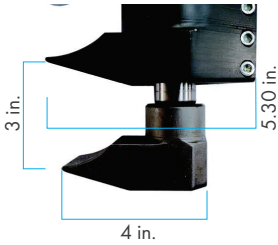

# ALUMINUM Hydraulic Tire Bead Breakers

## Combi Style

MODEL 40801

- ▶ **Aluminum Construction - Lightweight**
- ▶ 10 Tons of Bead Breaking Force
- ▶ Comparable to the #10101, Combi Bead Breaker
- ▶ To be used on 3-Piece Wheel Assemblies.
- ▶ Extended Jaw for Deep Dish Style Wheels (Extended Flange)
- ▶ Stroke: 2.75" **70mm**
- ▶ Weight: 19 lbs. **8.5 kg**

## Earthmover Style

MODEL 40802

- ▶ **Aluminum Construction - Lightweight**
- ▶ **Specialty Designed Claws** - Able to be used on Wheels with Smaller Bead Pockets. (see chart below)
- ▶ **Includes:** (2) Aluminum Style Wedges **40208-20** to increase usage on wider range of wheel assemblies & **40802-6A** Claw to be used on 5 Piece Wheel Assemblies 25" - 51"
- ▶ Bead Breaker with Swivel Style Coupler Available: Model #40802S
- ▶ Stroke: 2.75" **70mm**
- ▶ 20 Tons of Bead Breaking Force
- ▶ Weight: 17.6 lbs. **8 kg**

## Euro Style **SHORT**

MODEL 40804

- ▶ Aluminum Construction - *Lightweight*
- ▶ Detaches inside and outside truck and tractor tire bead breakers from rims.
- ▶ For 3-Piece Wheel Assembly
- ▶ Works on Caterpillar Rims from 25" to 57"
- ▶ 5 Tons of Bead Breaking Force
- ▶ Stroke: 3" **75mm**
- ▶ Weight: 38 lbs. **17 kg**