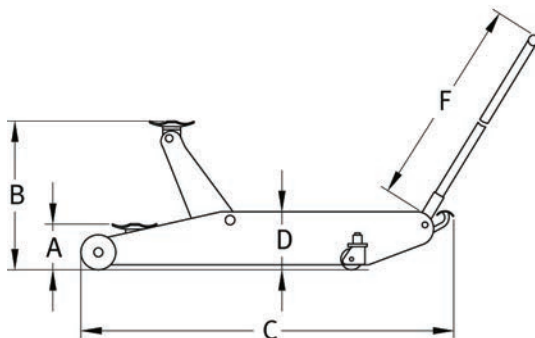

COMPAC 2 Ton Jack - Low Profile Jack

Model #90555

NEW

**100%
MADE IN
EUROPE**

3 YEAR WARRANTY

Point.Scan.Explore.

- ▶ Ultra low entry height.
- ▶ Extremely low chassis
- ▶ Additional foot pedal pumping feature provides fast saddle raising to the load.
- ▶ Ergonomically designed handle for operator comfort. Rubber Coated.
- ▶ Easy "Lift-and-Turn" lowering system prevents unintentional lowering.
- ▶ Accessories available for this and other Compac Units. See *Accessories section for more details.*

EXCLUSIVE

MODEL 90555

Max (Ton)	2 TON	C	37.4" 950 mm
Weight	91 lbs. 41 kg.	D	5" 126 mm
A	3" 77 mm	E	15" 380 mm
B	19" 480 mm	F	36.4" 925 mm