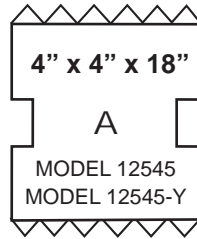

Cribbing Kits

JACK & JACK PLATE NOT INCLUDED

► Cribbing Color: **Black**

Kit #12581		
	MODEL	# of Pieces
A	12549	6
B	12545	3

Kit #12582		
	MODEL	# of Pieces
A	12545	3
B	12549	3

Kit #12584		
	MODEL	# of Pieces
A	12545-Y	3
B	12549-Y	6

Kit #12587		
	MODEL	# of Pieces
A	12545	3
B	12549	3
C	12546	3

Kit #12583		
	MODEL	# of Pieces
B	12549	24

Kit #12585		
	MODEL	# of Pieces
B	12549	27

Kit #12586		
	MODEL	# of Pieces
B	12549	12

Stubby Short Cribbing - Save on Space & Weight

NEW

- 12" for space saving
- Lightweight
- Built in Lanyard
- Cribbing Color: **Black**

	MODEL	HEIGHT	WIDTH	LENGTH	WEIGHT
1	12563	2" 51mm	4" 102mm	12" 305mm	1.5 lb. 0.68 kg
2	12564	4" 102mm	4" 102mm	12" 305mm	2 lb. 1 kg
3	12565	6" 152mm	7" 178mm	12" 305mm	16 lb. 7.3 kg

Stubby Wedges - Save on Space & Weight

NEW

- 12" for space saving
- Lightweight
- Built in Lanyard
- Cribbing Color: **Black**

	MODEL	HEIGHT	WIDTH	LENGTH	WEIGHT
1	12566	2" 51mm	4" 102mm	12" 305mm	1.5 lb. 0.68 kg
2	12567	4" 102mm	4" 102mm	12" 305mm	4 lb. 2 kg
3	12568	6" 152mm	7" 178mm	12" 305mm	7 lb. 3 kg