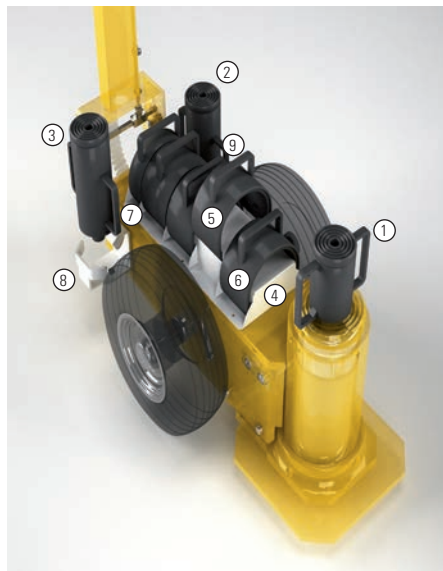

MAMMUT JACK ACCESSORIES

#91000

- ①- #91026 Extension 6" *150mm*
- ②- #91027 Extension 10" *250mm*
- ③- #91028 Extension 12" *300mm*
- ④- #91008 Safety Block Holder
- ⑤- #91015 Safety Blocks M/F, 7" *177mm*
- ⑥- #91016 Safety Blocks F/F, 7" *177mm*
- ⑦- #91017 Safety Blocks M/F, 7" *177mm*
- ⑧- #91033 Extension Holder R
- ⑨- #91032 Extension Holder L

#91003

- ①- #91026 Extension 6" *150mm*
- ②- #91027 Extension 10" *250mm*
- ③- #91028 Extension 12" *300mm*
- ④- **KIT 91022** (1) Safety Block Holder
- ⑤- (3) Safety Blocks, M/F, 7" *177mm*
- ⑥- (1) Safety Blocks, F/F, 7" *177mm*
- ⑦- (1) Safety Blocks, M/F, 7" *177mm*
- ⑧- #91033 Extension Holder R
- ⑨- #91032 Extension Holder L

Handle Control For:
#91001 | #91000 | #91003
INCLUDED WITH JACK

#91004

- ①- #91029 Extension 8" *200mm*
- ②- #91030 Extension 10" *250mm*
- ③- #91031 Extension 12" *300mm*
- ④- **KIT 91036** (1) Safety Block Holder
- ⑤- (3) Safety Blocks, M/F, 7" *177mm*
- ⑥- (1) Safety Blocks, F/F, 7" *177mm*
- ⑦- (1) Safety Blocks, M/F, 7" *177mm*
- ⑧- #91035 Extension Holder R
- ⑨- #91034 Extension Holder L