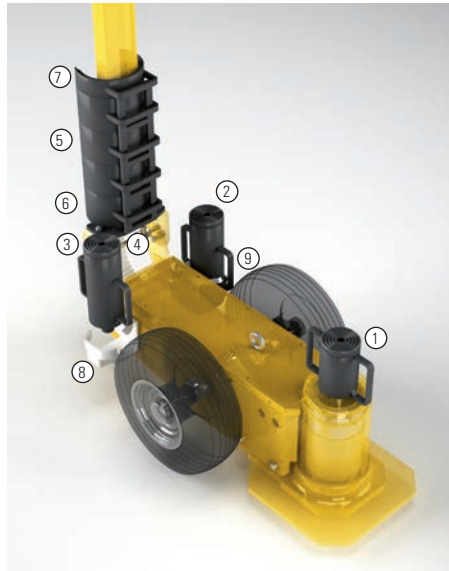

MAMMUT JACK ACCESSORIES

#91000

- ①- #91026 Extension 6" *150mm*
- ②- #91027 Extension 10" *250mm*
- ③- #91028 Extension 12" *300mm*
- ④- #91008 Safety Block Holder
- ⑤- #91015 Safety Blocks M/F, 7" *177mm*
- ⑥- #91016 Safety Blocks F/F, 7" *177mm*
- ⑦- #91017 Safety Blocks M/F, 7" *177mm*
- ⑧- #91033 Extension Holder R
- ⑨- #91032 Extension Holder L

#91003

- ①- #91026 Extension 6" *150mm*
- ②- #91027 Extension 10" *250mm*
- ③- #91028 Extension 12" *300mm*
- ④- **KIT 91022** (1) Safety Block Holder
- ⑤- (3) Safety Blocks, M/F, 7" *177mm*
- ⑥- (1) Safety Blocks, F/F, 7" *177mm*
- ⑦- (1) Safety Blocks, M/F, 7" *177mm*
- ⑧- #91033 Extension Holder R
- ⑨- #91032 Extension Holder L

Handle Control For:
#91001 | #91000 | #91003
INCLUDED WITH JACK

#91004

- ①- #91029 Extension 8" *200mm*
- ②- #91030 Extension 10" *250mm*
- ③- #91031 Extension 12" *300mm*
- ④- **KIT 91036** (1) Safety Block Holder
- ⑤- (3) Safety Blocks, M/F, 7" *177mm*
- ⑥- (1) Safety Blocks, F/F, 7" *177mm*
- ⑦- (1) Safety Blocks, M/F, 7" *177mm*
- ⑧- #91035 Extension Holder R
- ⑨- #91034 Extension Holder L